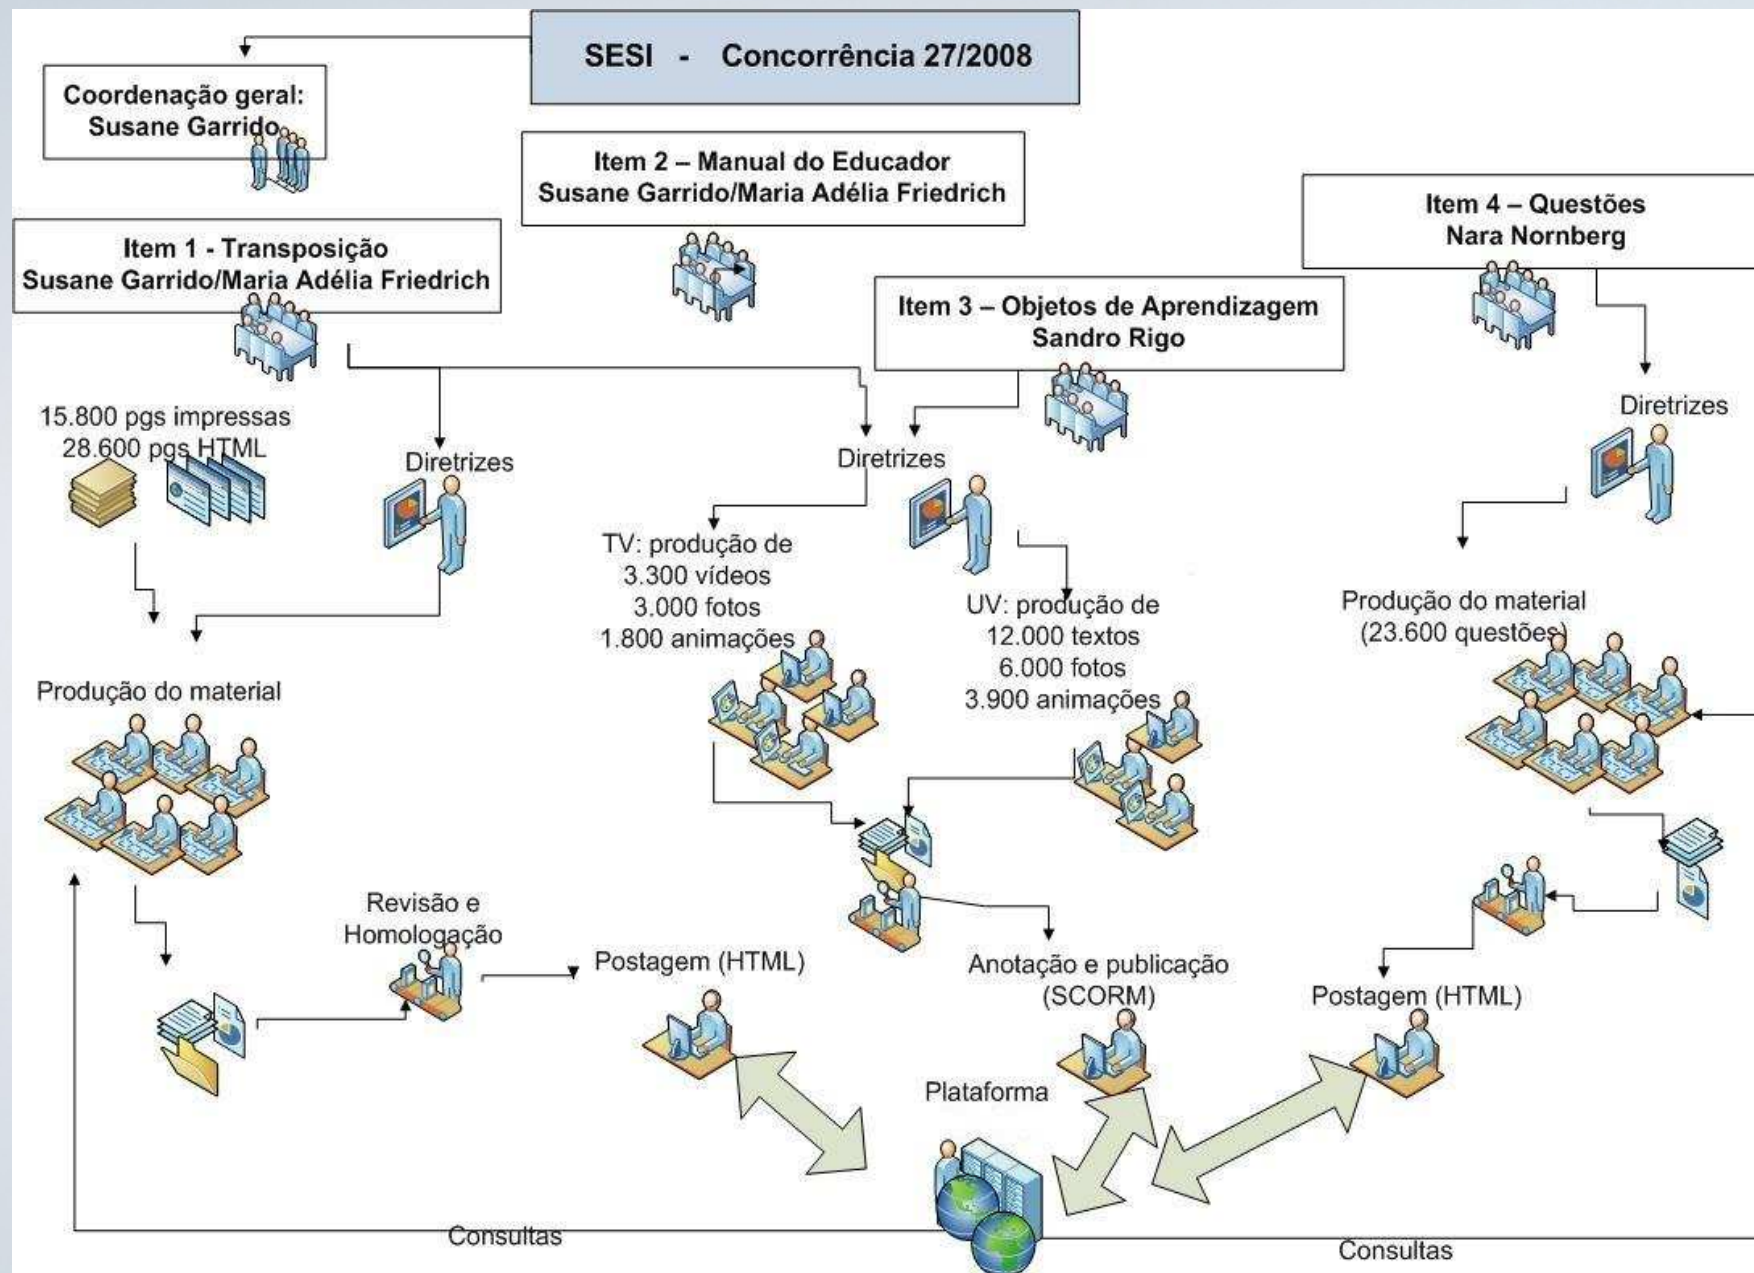

***Budget: R\$: 7.000.000,00).***

A historical map of the Americas, showing North and South America with various geographical labels and a grid of latitude and longitude lines. The map is titled 'SOUTH AMERICA from the best AUTHORITIES' in a circular frame at the bottom left. The text 'EL-Gate Project' is overlaid in a large white font on a black rectangular background in the center of the map.